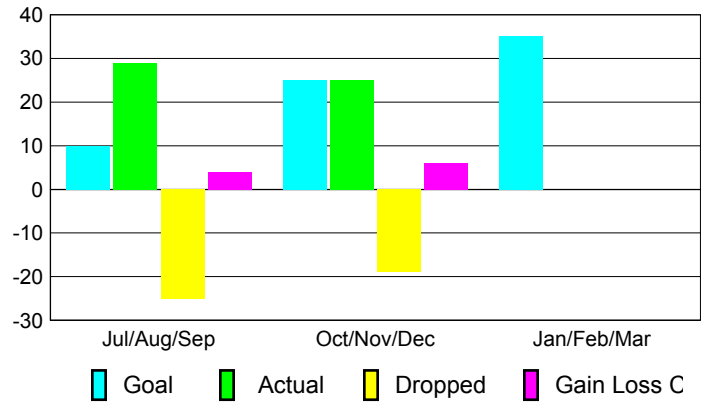

Club Results 2012-2013

Goal, New, Dropped, Gain/Loss

Comparison of Club Gain/Loss

Current Year Compared to the Previous Year

YTD Status Quo Clubs 2012-2013

Status Quo Clubs Compared to Status Quo Members

MEMBERSHIP

Membership Results
2012-2013

Membership
2011-2012

Month	Net Memb Goal	Actual New Memb	Actual Dropped Memb	Gain/Loss of Memb	Gain/Loss of Memb
Jul/Aug/Sep	10	29	-25	4	7
Oct/Nov/Dec	25	25	-19	6	52
Jan/Feb/Mar	35	0	0	0	19
Totals	70	54	-44	10	78

Membership Results 2012-2013

Goal, New, Dropped, Gain/Loss

Comparison of Membership Gain/Loss

Current Year Compared to the Previous Year

Gender Comparison 2012-2013

Jul/Aug/Sep

Oct/Nov/Dec

Jan/Feb/Mar