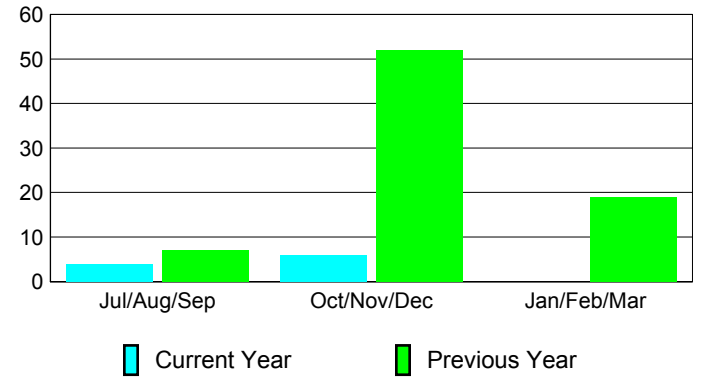

Membership Results
2012-2013

Membership
2011-2012

Month	Net Memb Goal	Actual New Memb	Actual Dropped Memb	Gain/Loss of Memb	Gain/Loss of Memb
Jul/Aug/Sep	10	29	-25	4	7
Oct/Nov/Dec	25	25	-19	6	52
Jan/Feb/Mar	35	0	0	0	19
Totals	70	54	-44	10	78

Membership Results 2012-2013

Goal, New, Dropped, Gain/Loss

Comparison of Membership Gain/Loss

Current Year Compared to the Previous Year

Gender Comparison 2012-2013

Jul/Aug/Sep

Oct/Nov/Dec

Jan/Feb/Mar